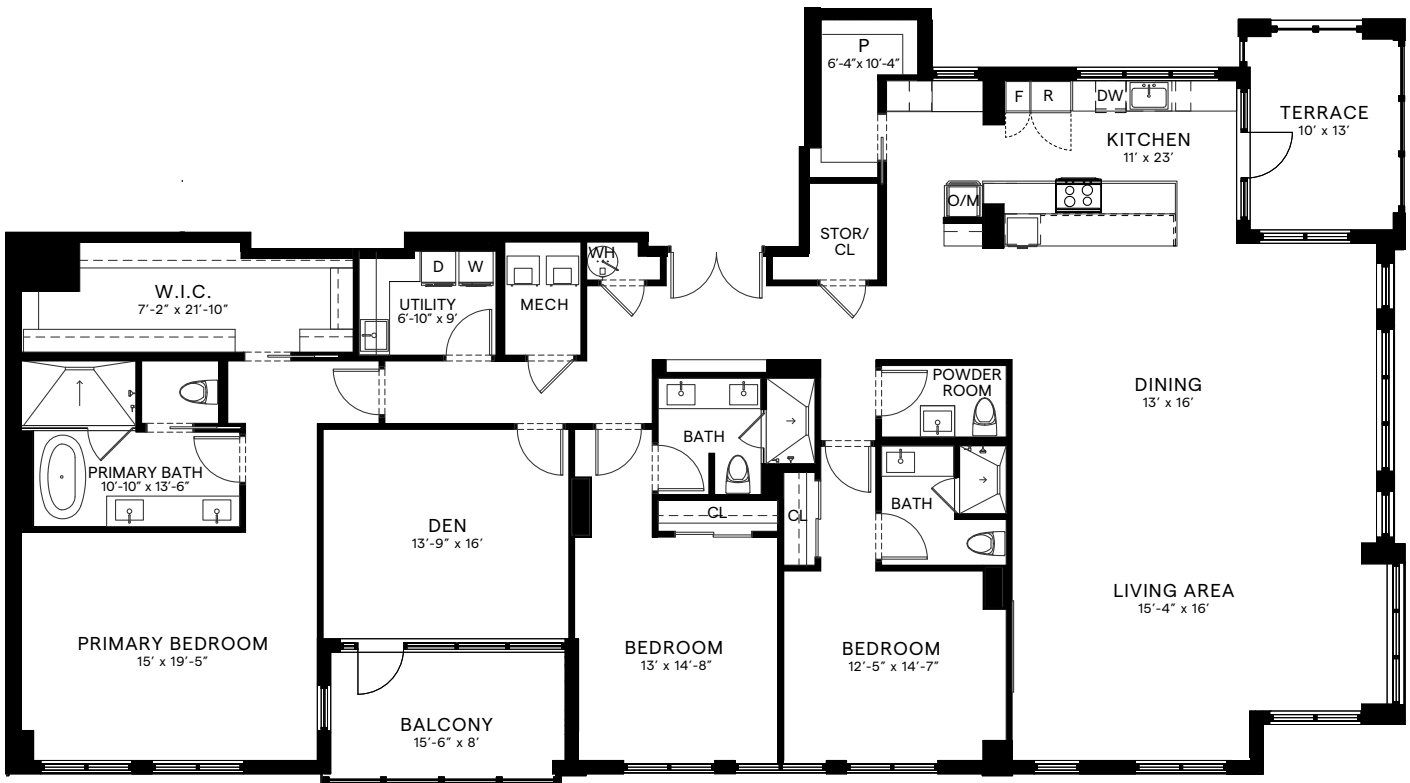

DE MARCAY

PRIVATE RESIDENCES
33 S. PALM

RESIDENCE A

3 BEDROOM / 3.5 BATH / DEN

3,407 LIVING SQ FT - 254 BALCONY SQ FT

3,661 TOTAL SQ FT