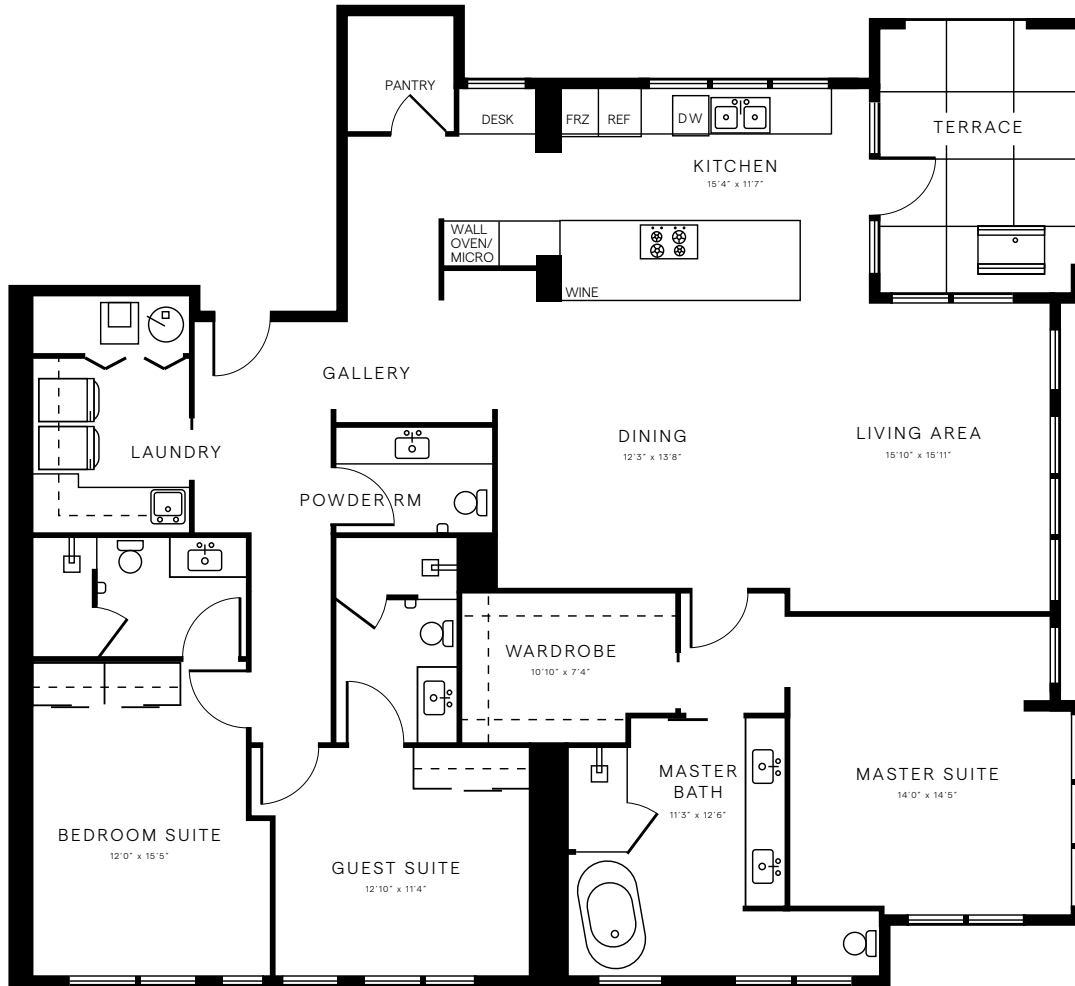

# DE MARCAY

PRIVATE RESIDENCES  
33 S. PALM

## RESIDENCE C

### 3 BEDROOM / 3.5 BATH

2,045 LIVING SQ FT - 166 BALCONY SQ FT

2,180 TOTAL SQ FT