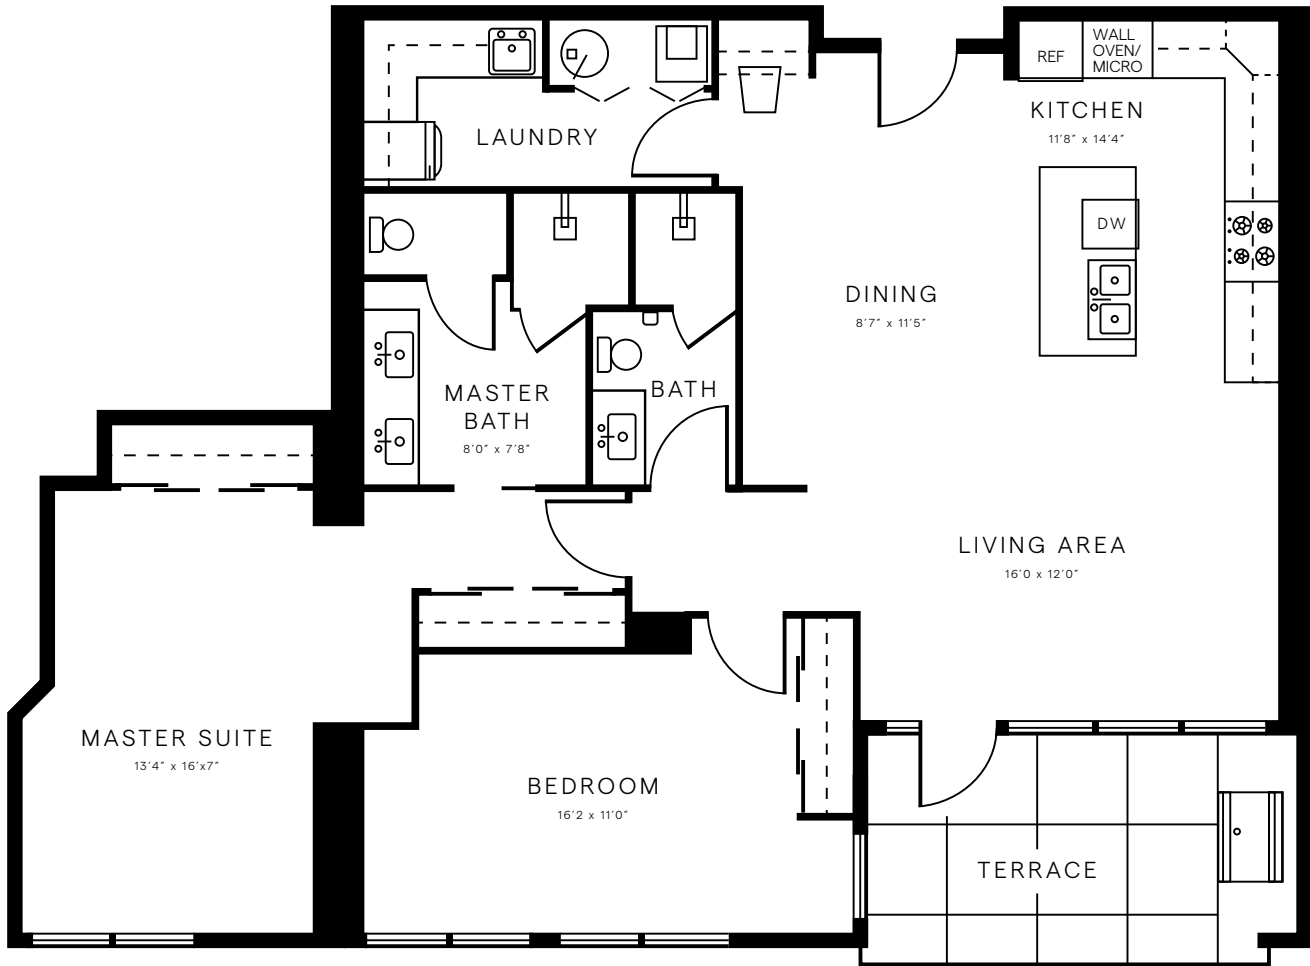

DE MARCAY

PRIVATE RESIDENCES
33 S. PALM

RESIDENCE D

2 BEDROOM / 2 BATH

1,248 LIVING SQ FT – 134 BALCONY SQ FT

1,382 TOTAL SQ FT