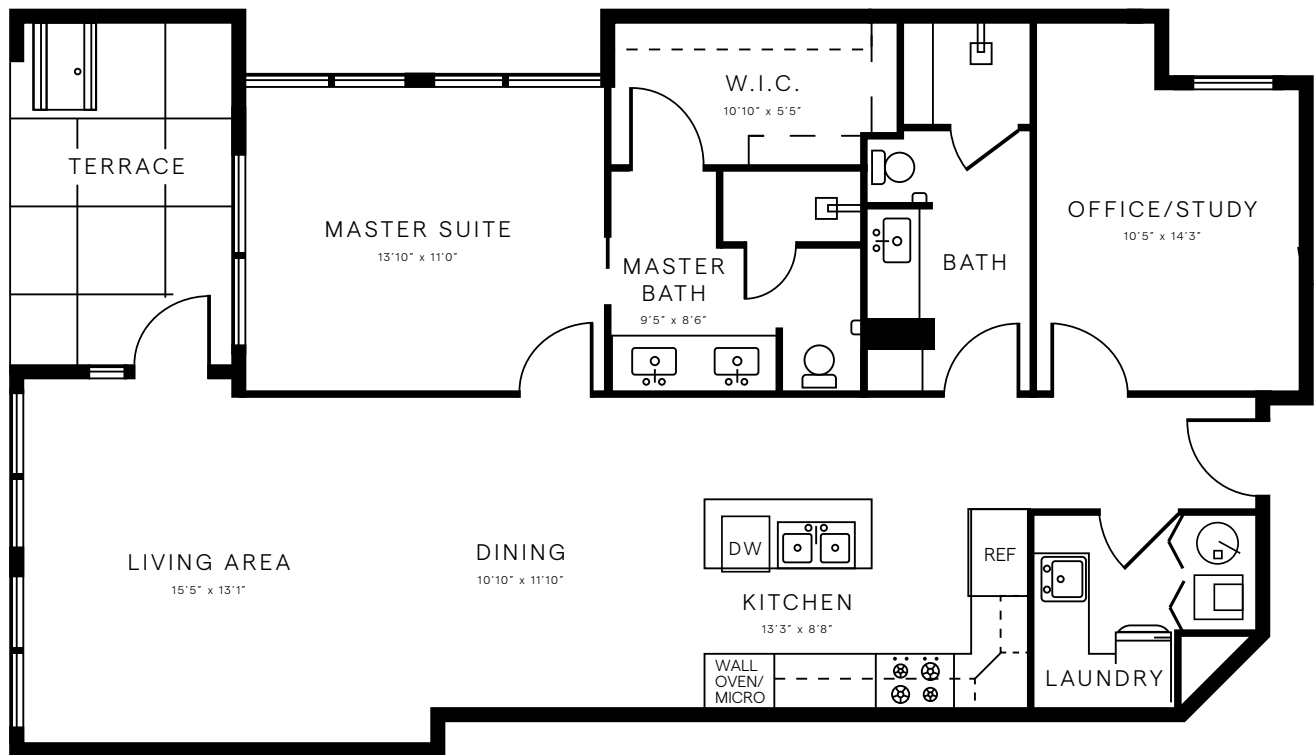

DE MARCAY

PRIVATE RESIDENCES
33 S. PALM

RESIDENCE F

1 BEDROOM / 2 BATH / DEN

1,144 LIVING SQ FT – 116 BALCONY SQ FT

1,260 TOTAL SQ FT