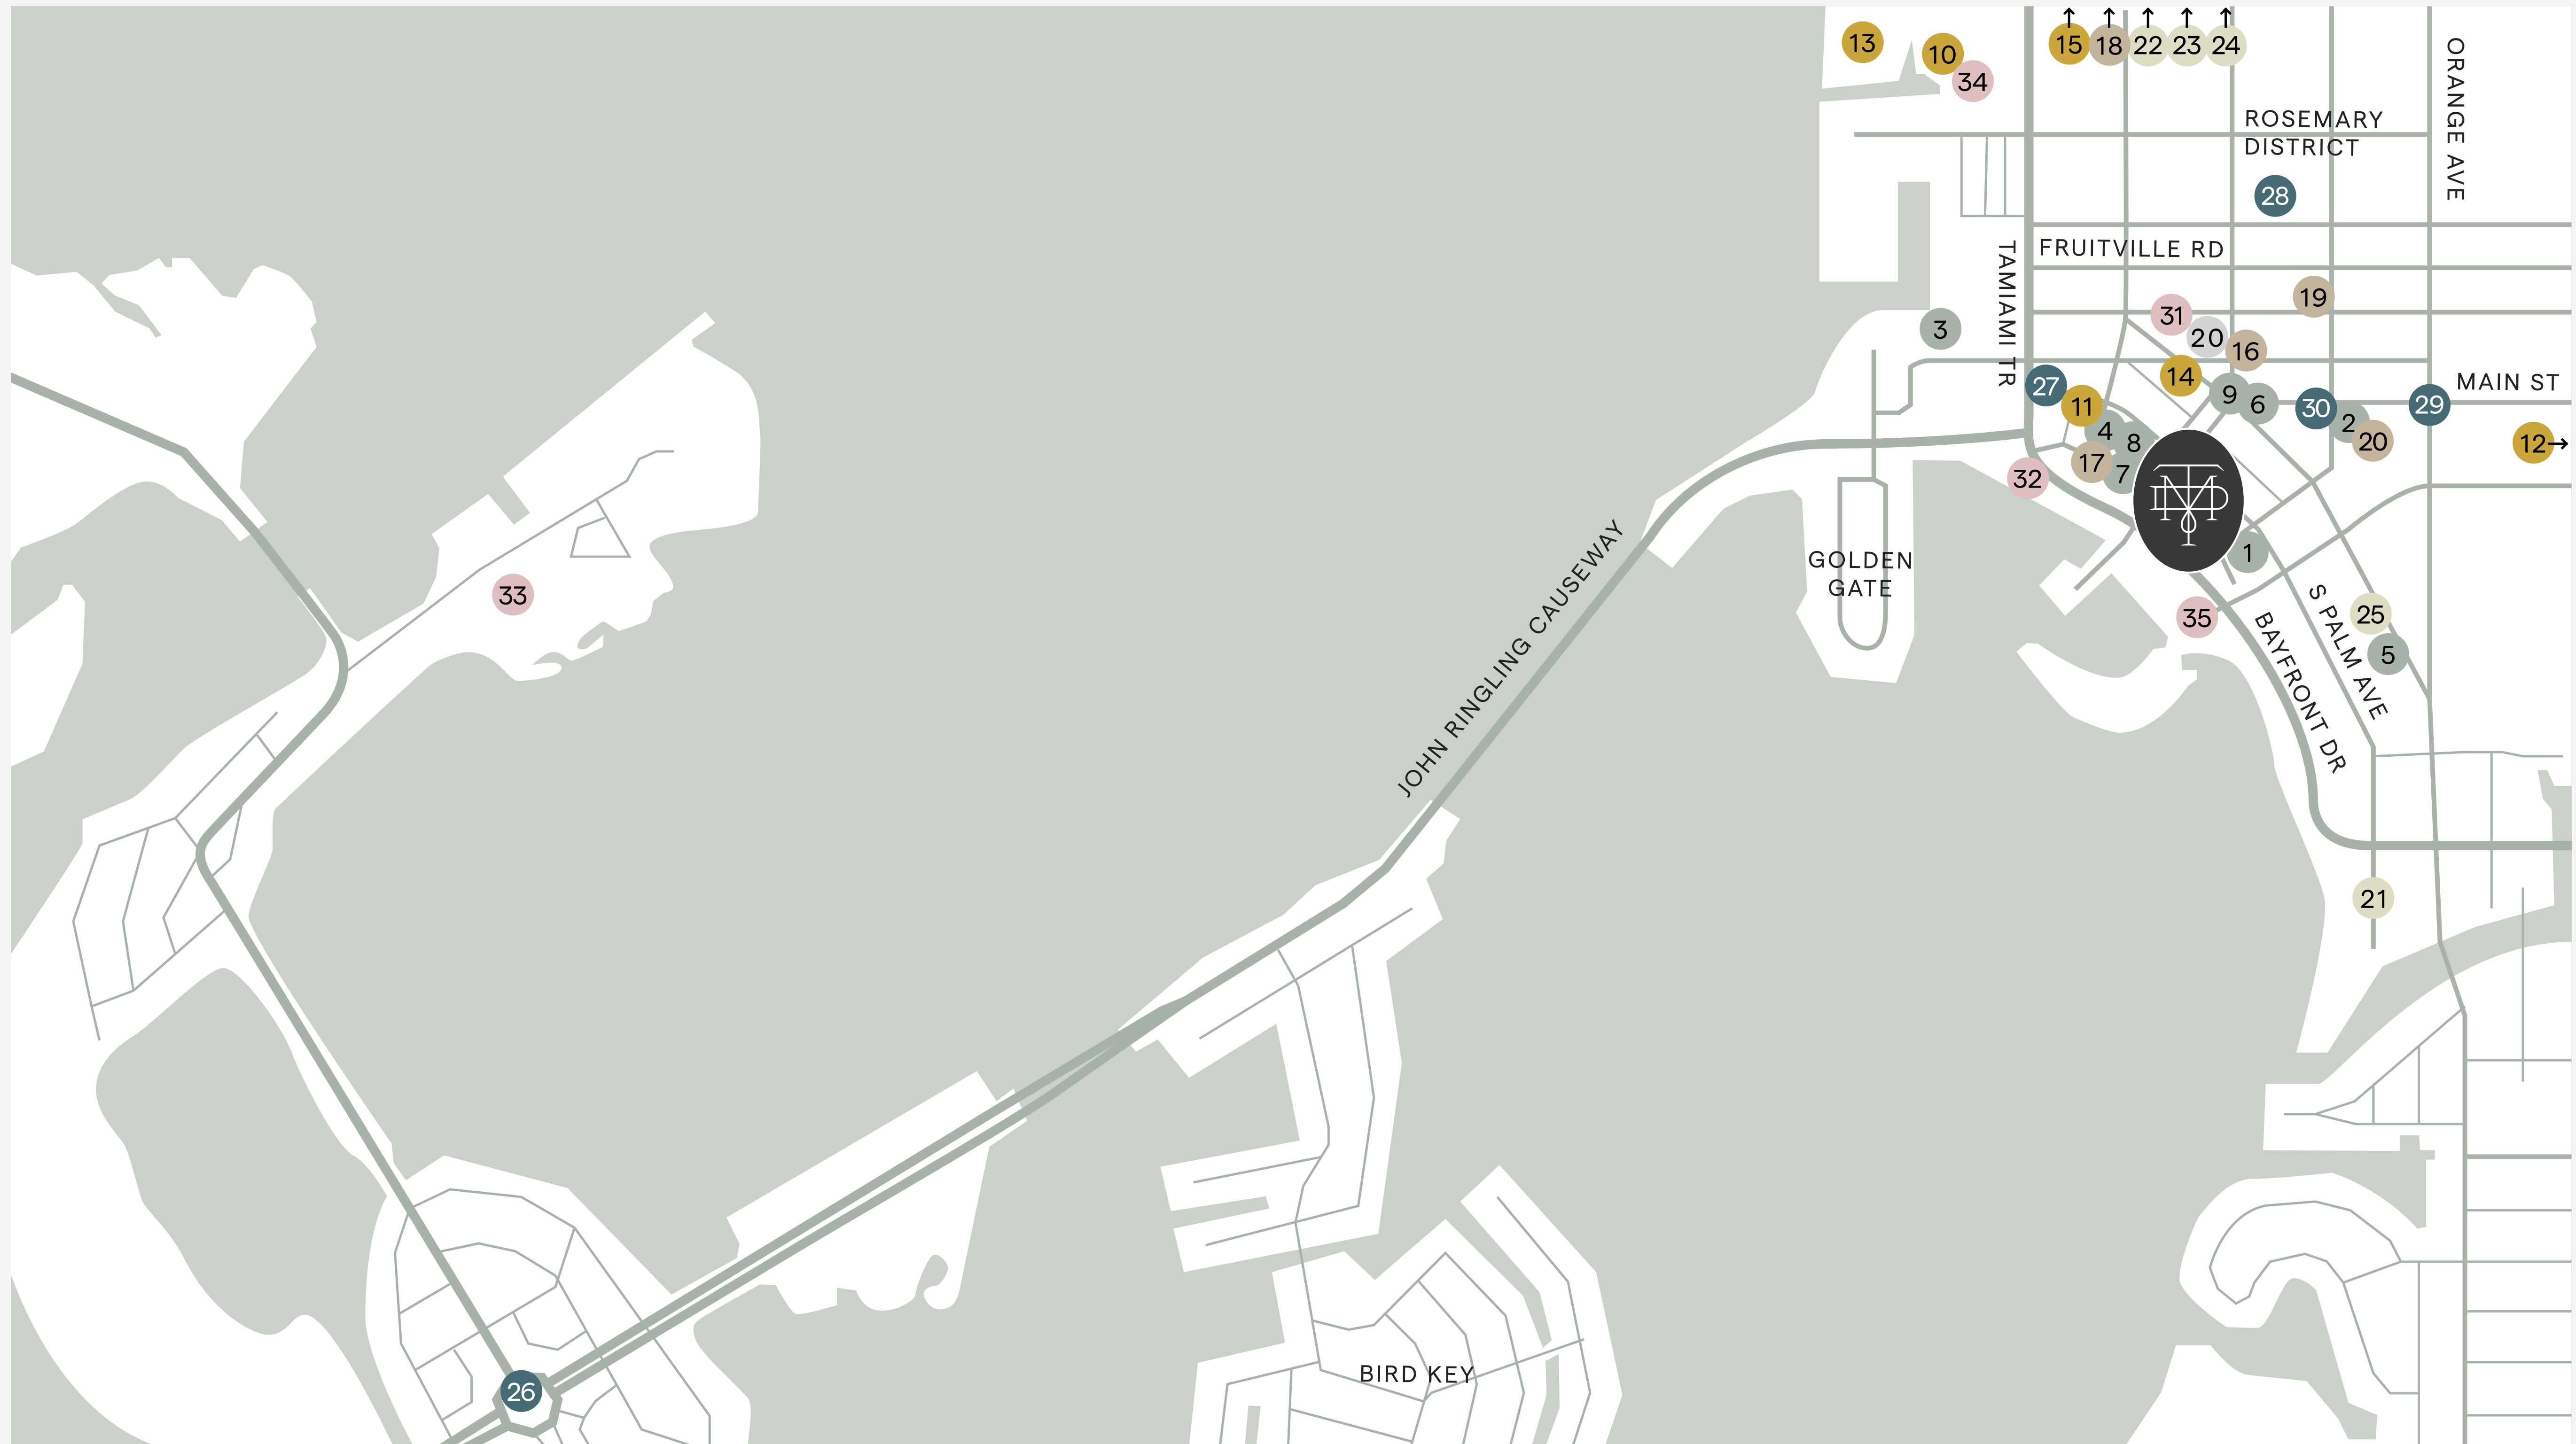

PRIVATE
RESIDENCES

DEMARCAY

33 S. PALM
SARASOTA, FL

RESTAURANTS

- 01 CARAGIULOS
- 02 BOCA BAR & GRILL
- 03 JACK DUSTY
- 04 LOUIE'S MODERN
- 05 OWEN'S FISH CAMP
- 06 DUVAL'S
- 07 SELVA
- 08 CAFE EPICURE
- 09 ELEMENT

HISTORICAL SITES

- 21 MARIE SELBY BOTANICAL GARDEN
- 22 RINGLING MUSEUM OF ART
- 23 CA D'ZAN MANSION
- 24 THE POWEL CROSLY ESTATE
- 25 BURNS COURT

SHOPPING

- 26 ST. ARMAND'S CIRCLE
- 27 PALM AVENUE
- 28 ROSEMARY DISTRICT
- 29 DOWNTOWN SARASOTA
- 30 WHOLE FOODS MARKET

OTHER

- 31 SELBY LIBRARY
- 32 UNCONDITIONAL SURRENDER
- 33 MOTE MARINE AQUARIUM
- 34 ART CENTER SARASOTA
- 35 BAYFRONT PARK